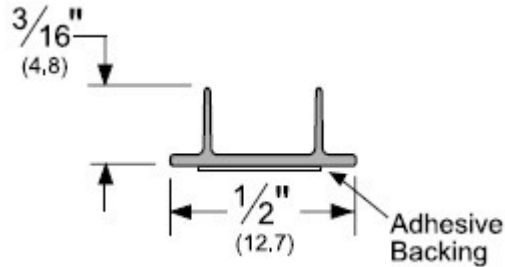

**Trademark
HARDWARE**

PRODUCT SPECS

Single Acting Door

Double Acting Door

Gasket may be applied to either the active or inactive door leaf.

**Note: detail is for S771, S771x6, and S772

SKU: PS772