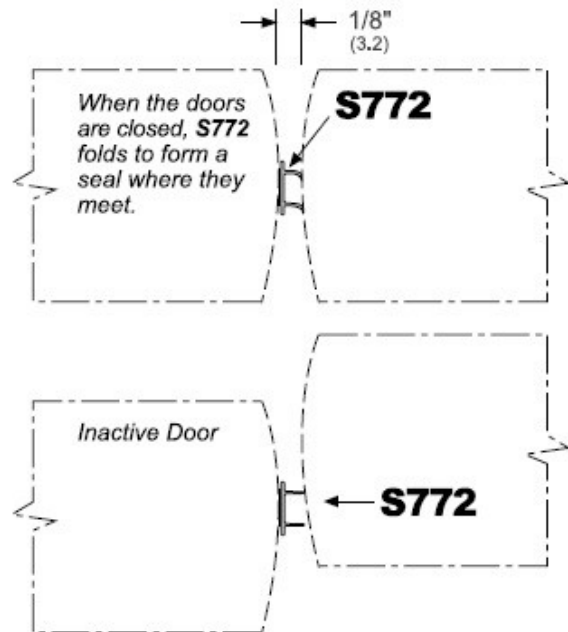

**Trademark
HARDWARE**

PRODUCT SPECS

Single Acting Door

Double Acting Door

Gasket may be applied to either the active or inactive door leaf.

**Note: detail is for S771, S771x6, and S772

SKU: PS772