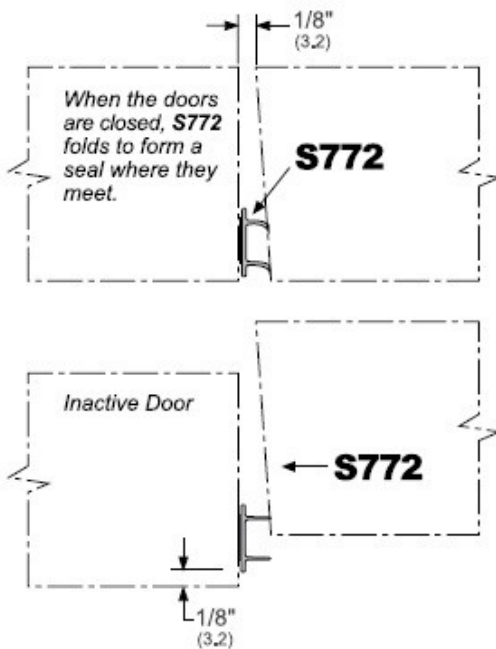

**Trademark
HARDWARE**

PRODUCT SPECS

Single Acting Door

Double Acting Door

Gasket may be applied to either the active or inactive door leaf.

**Note: detail is for S771, S771x6, and S772

SKU: PS772