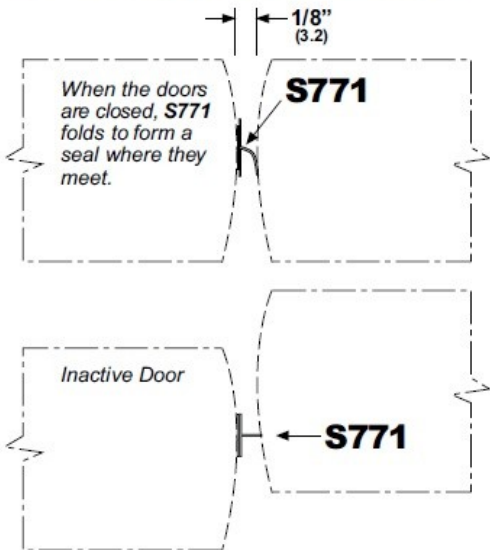

DOUBLE ACTING DOOR

SINGLE ACTING DOOR

Application is acceptable on active or inactive leaf of a pair of doors.

SKU: PS771