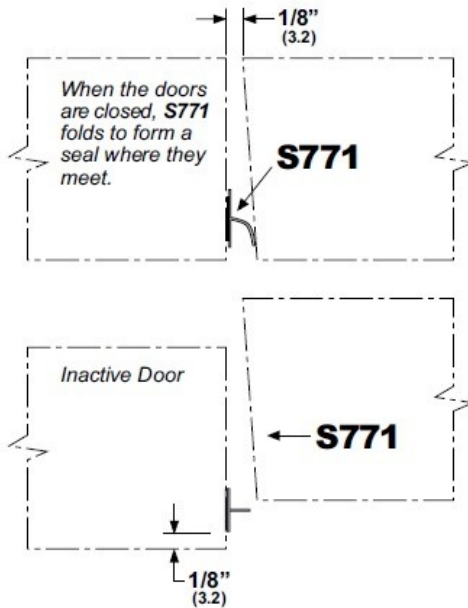

DOUBLE ACTING DOOR

SINGLE ACTING DOOR

Application is acceptable on active or inactive leaf of a pair of doors.

SKU: PS771