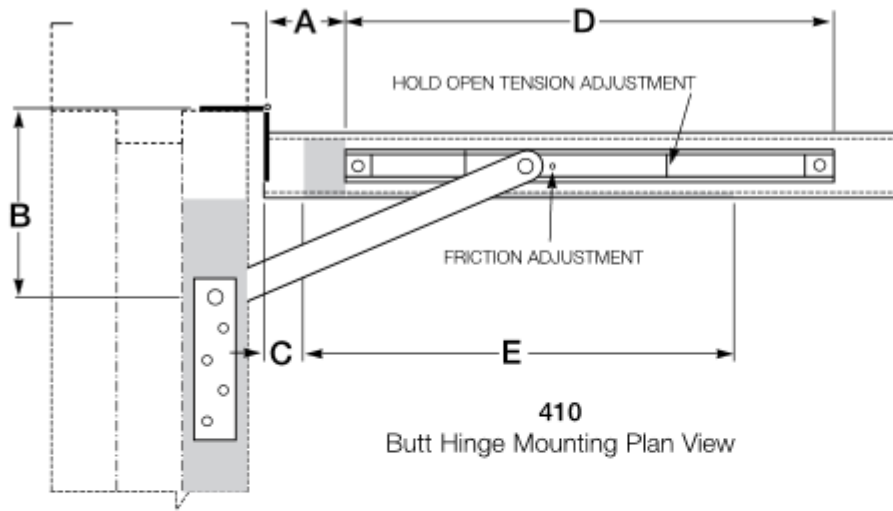

**Trademark
HARDWARE**

GLYNN JOHNSON 410 SERIES

PRODUCT SPECS

SKU: GJ410

www.tmhardware.com
sales@tmhardware.com

Phone: 845-388-1300
Fax: 845-388-1388