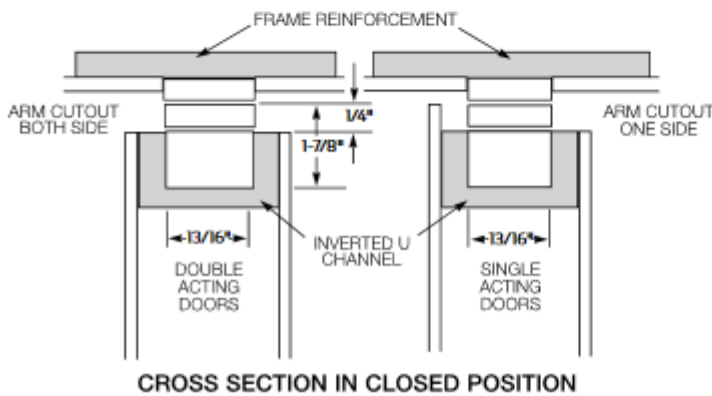

**Trademark
HARDWARE**

GLYNN JOHNSON 410 SERIES

PRODUCT SPECS

SKU: GJ410

www.tmhardware.com
sales@tmhardware.com

Phone: 845-388-1300
Fax: 845-388-1388