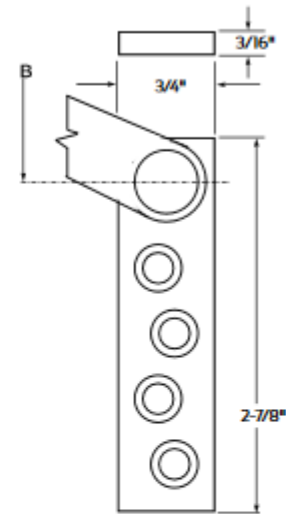

**Trademark
HARDWARE**

GLYNN JOHNSON 410 SERIES

PRODUCT SPECS

SKU: GJ410

www.tmhardware.com
sales@tmhardware.com

Phone: 845-388-1300
Fax: 845-388-1388