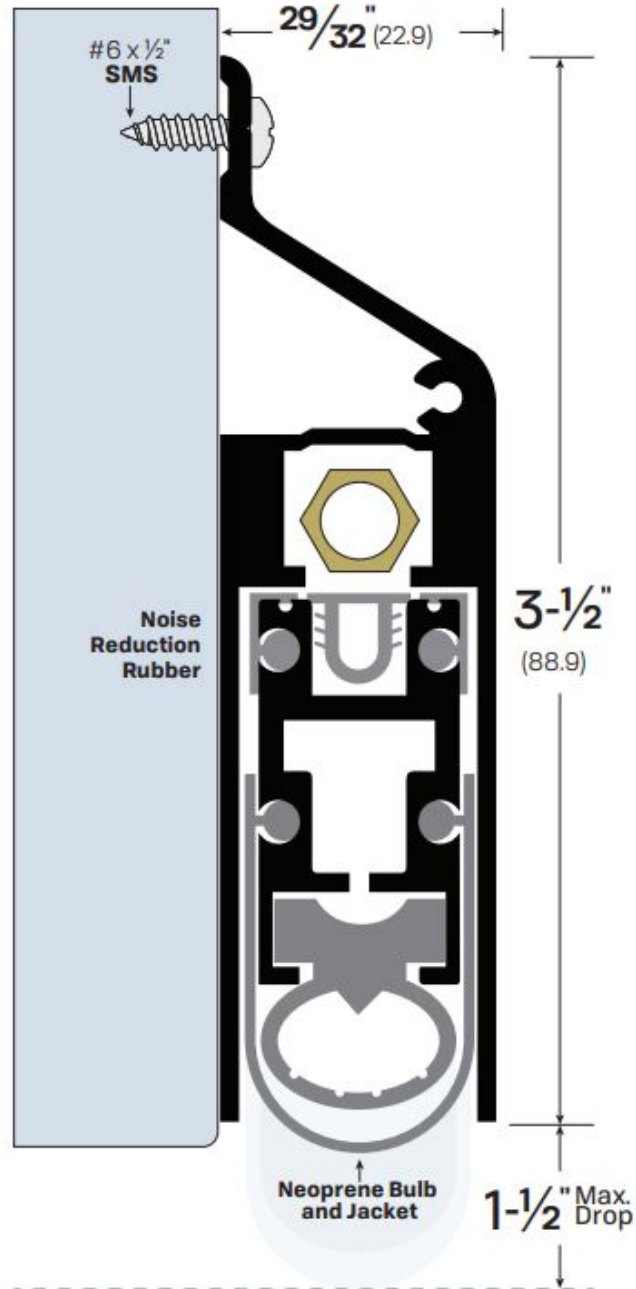

**TRADEMARK
HARDWARE**

WORLD OF QUALITY HARDWARE

PRODUCT SPECS

SKU: LG7793

www.tmhardware.com

845-388-1300

845-388-1388

sales@tmhardware.com